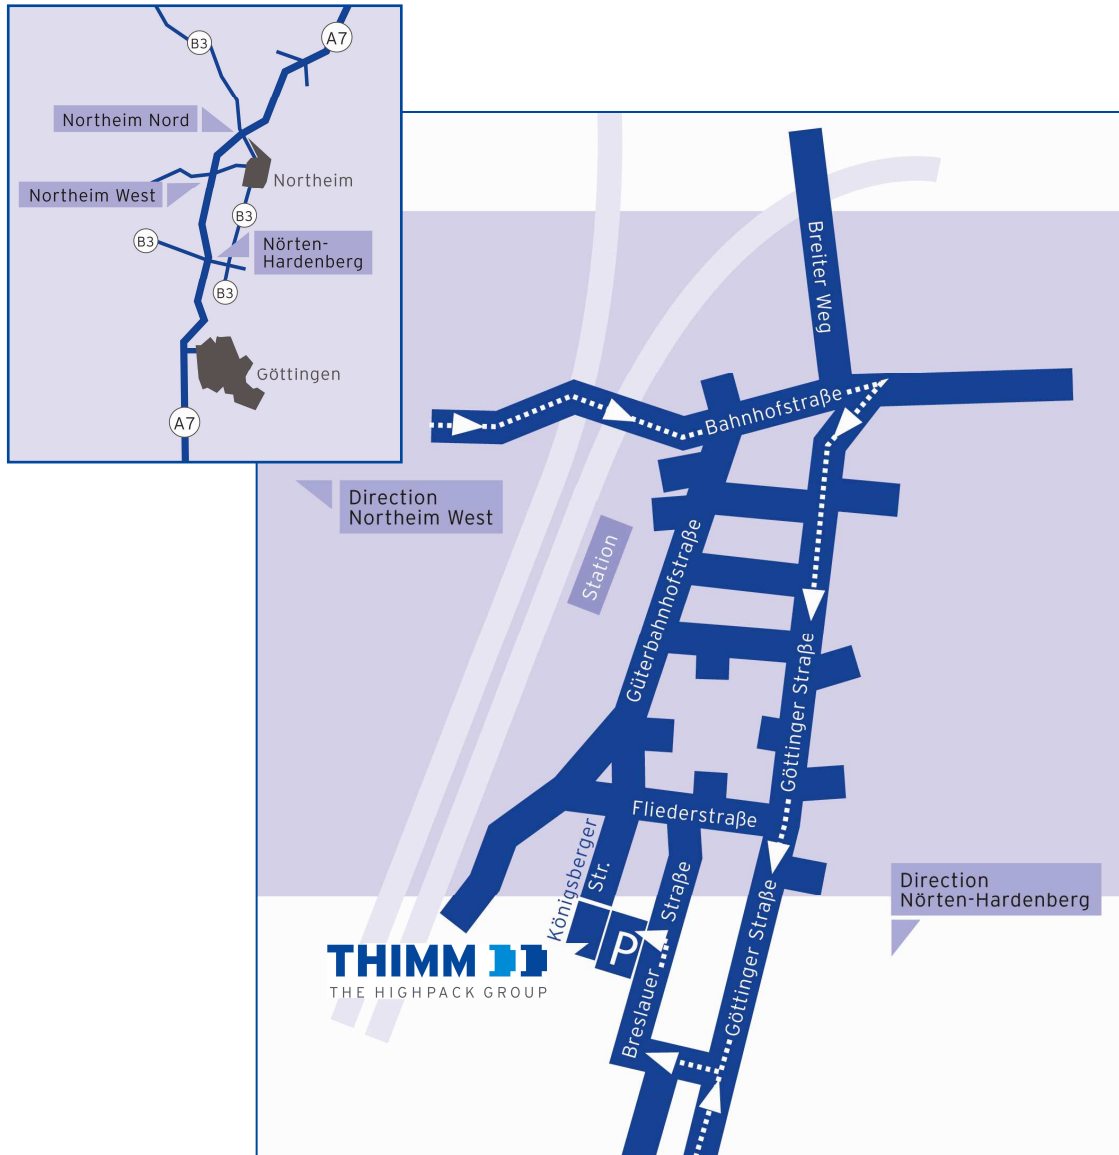

APPROACH NORTHEIM - THIMM Headquarter

Itinerary

Coming from highway A7 (exit Northeim-West):

- » Take the highway A7
- » Take the exit „Northeim West“ in direction to Northeim
- » When entering Northeim, go straight
- » After driving through the railroad underpass turn right at the second light, the name of this Street is „Göttinger Straße“
- » After passing the Shell gas station turn right into the first street on the right side
- » Following the signs turn right into „Breslauer Straße“
- » The THIMM headquarters building is located on the left side of the street